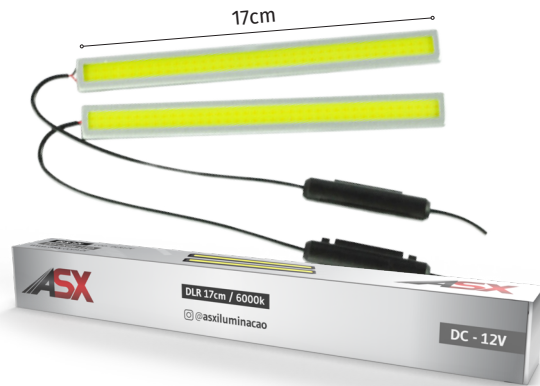

CÓD: COBDRL ou COBDRL24V

Modelo LED DRL
2und.
12v ou 24v